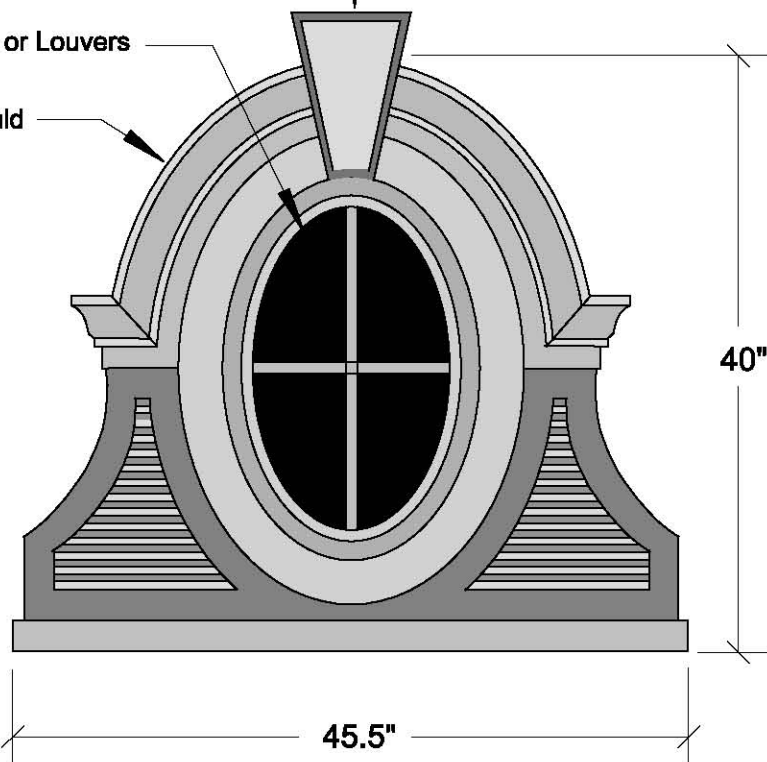

Shingle Apron And Tail

Section

Glass or Louvers

Ogee Mould

40"

45.5"