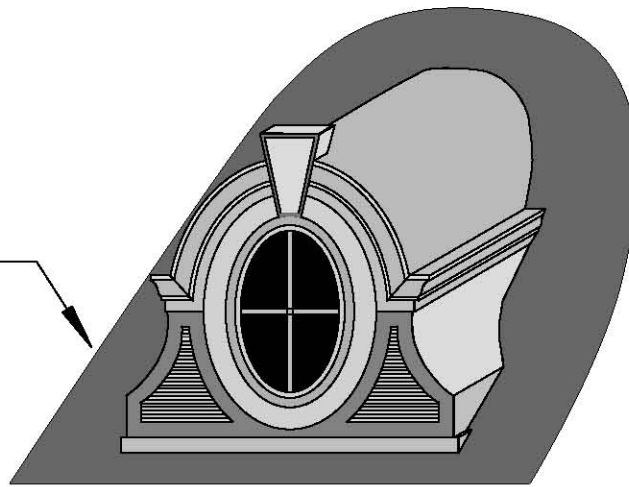

Shingle Apron And Tail

Section

Glass or Louvers

Ogee Mould

40"

45.5"