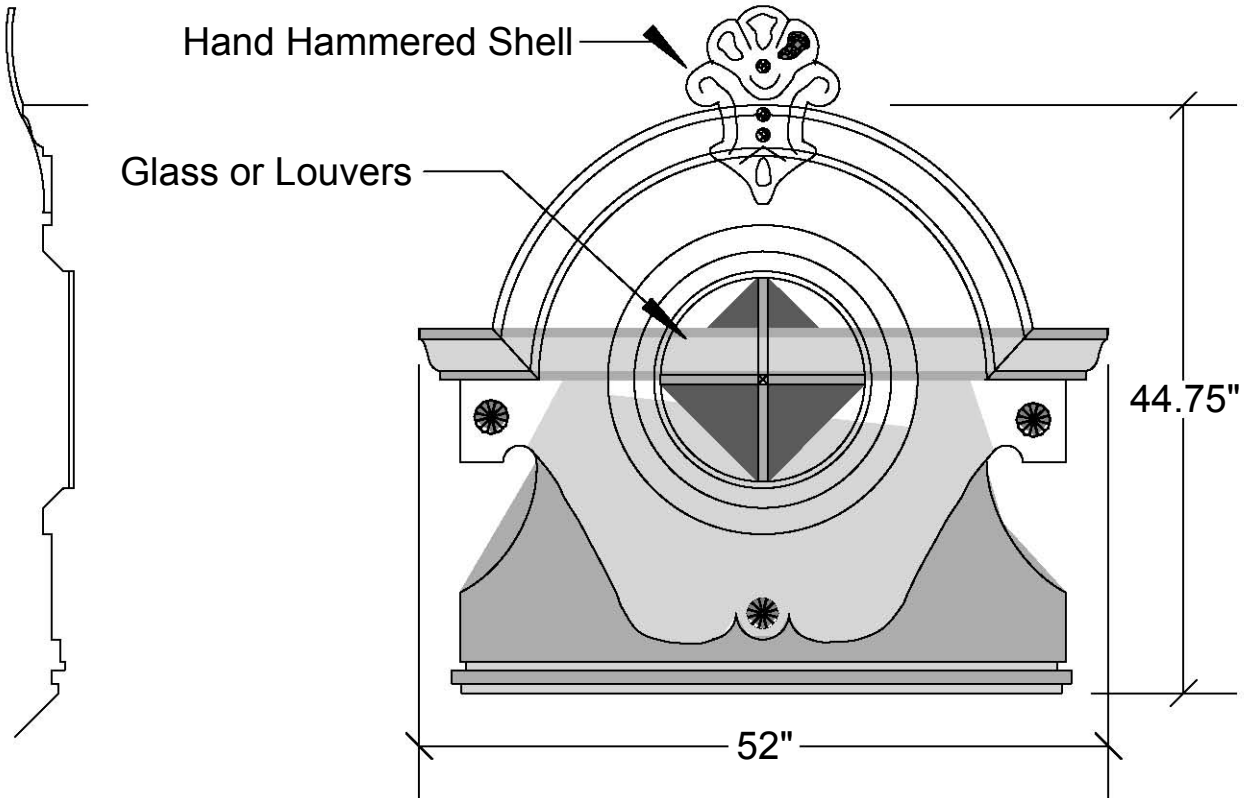

Shingle Apron And Tail

Section

Glass or Louvers

Hand Hammered Shell

44.75"

52"