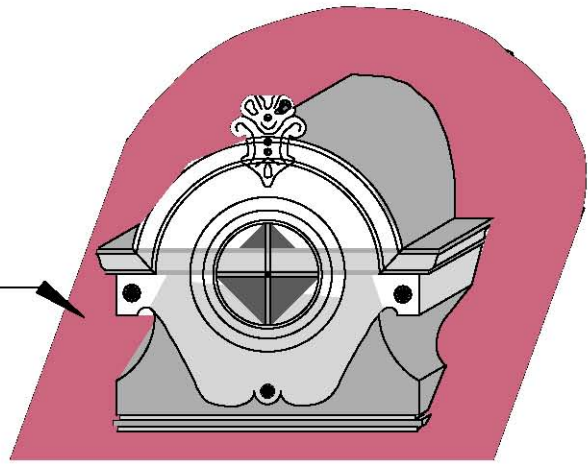

Shingle Apron And Tail

Section

Glass or Louvers

Hand Hammered Shell

44.75"

52"