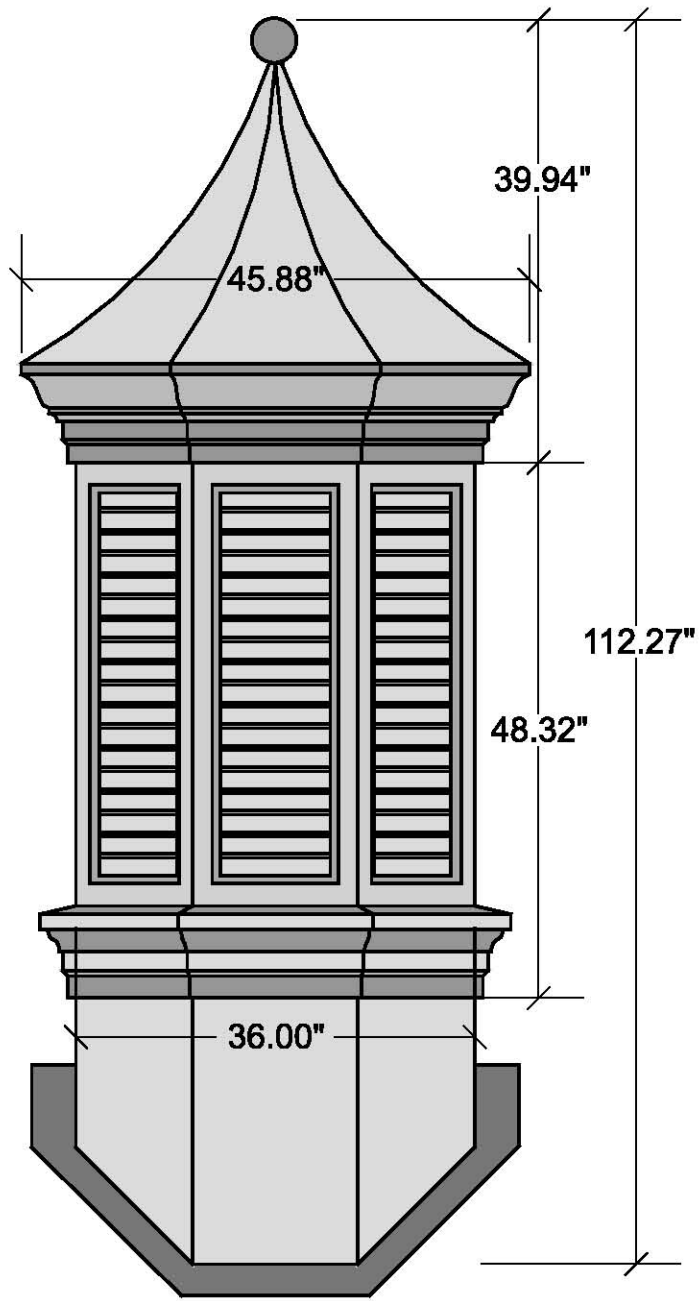

Section

2" Blade Spacing

Shingle Apron

39.94"

45.88"

112.27"

48.32"

36.00"