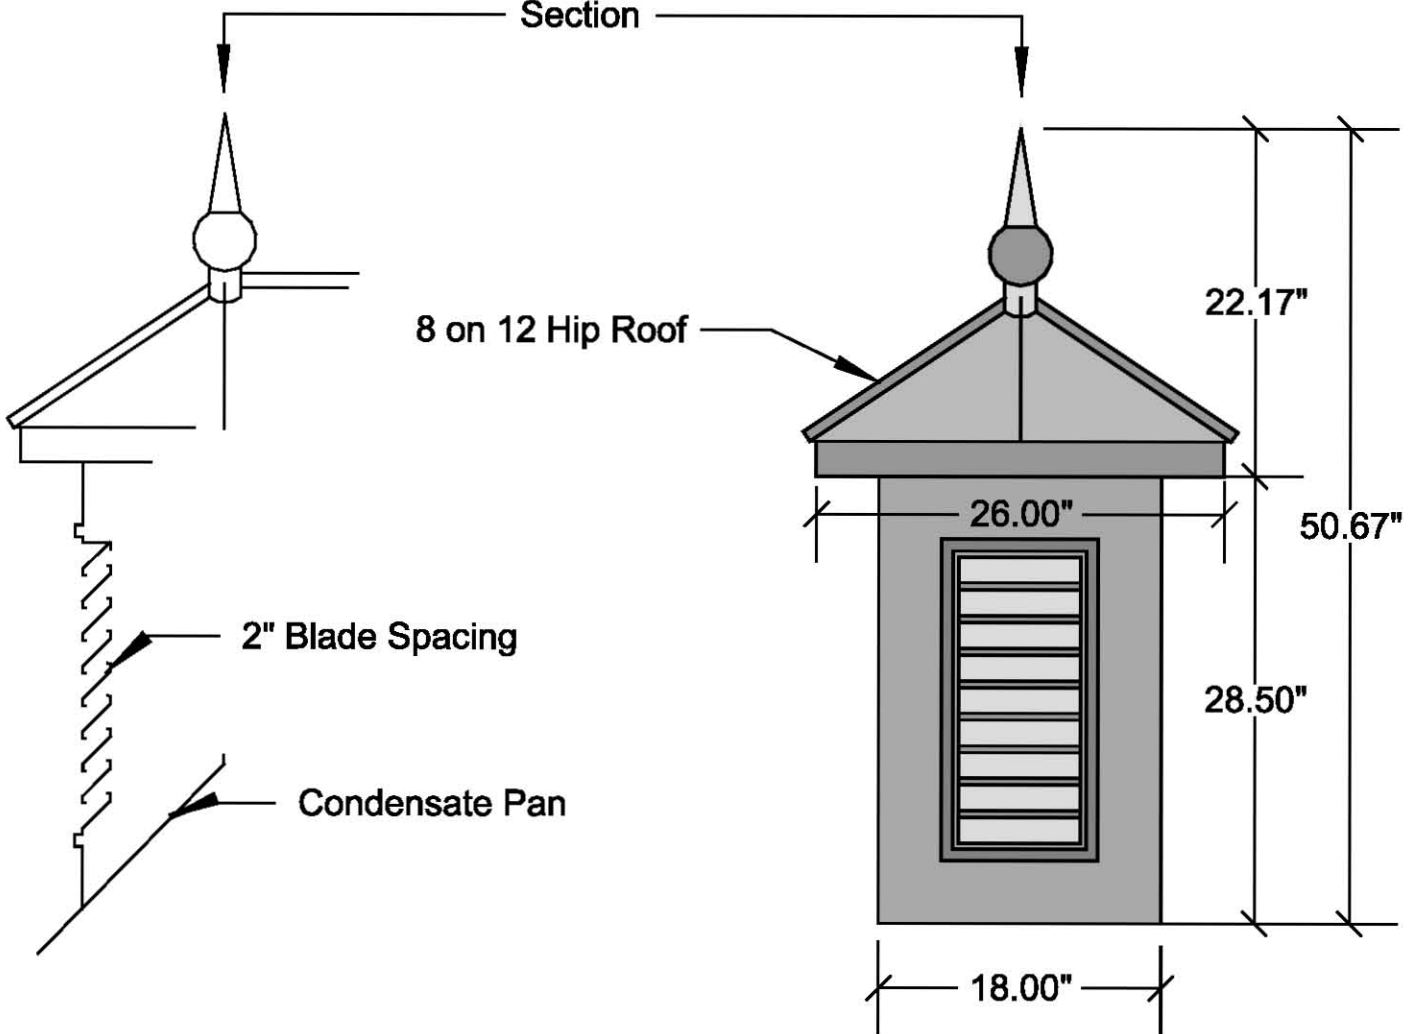

Shingle Apron
And Tail

Section

8 on 12 Hip Roof

22.17"

50.67"

2" Blade Spacing

Condensate Pan

26.00"

28.50"

18.00"