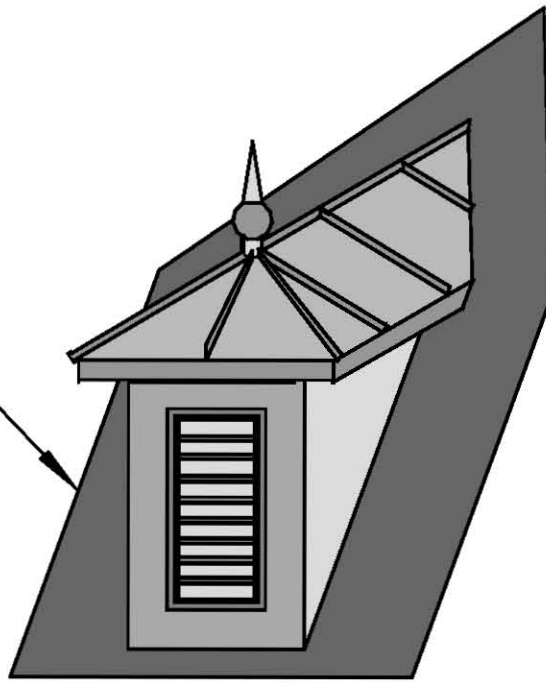

Shingle Apron
And Tail

Section

8 on 12 Hip Roof

22.17"

50.67"

2" Blade Spacing

Condensate Pan

26.00"

28.50"

18.00"